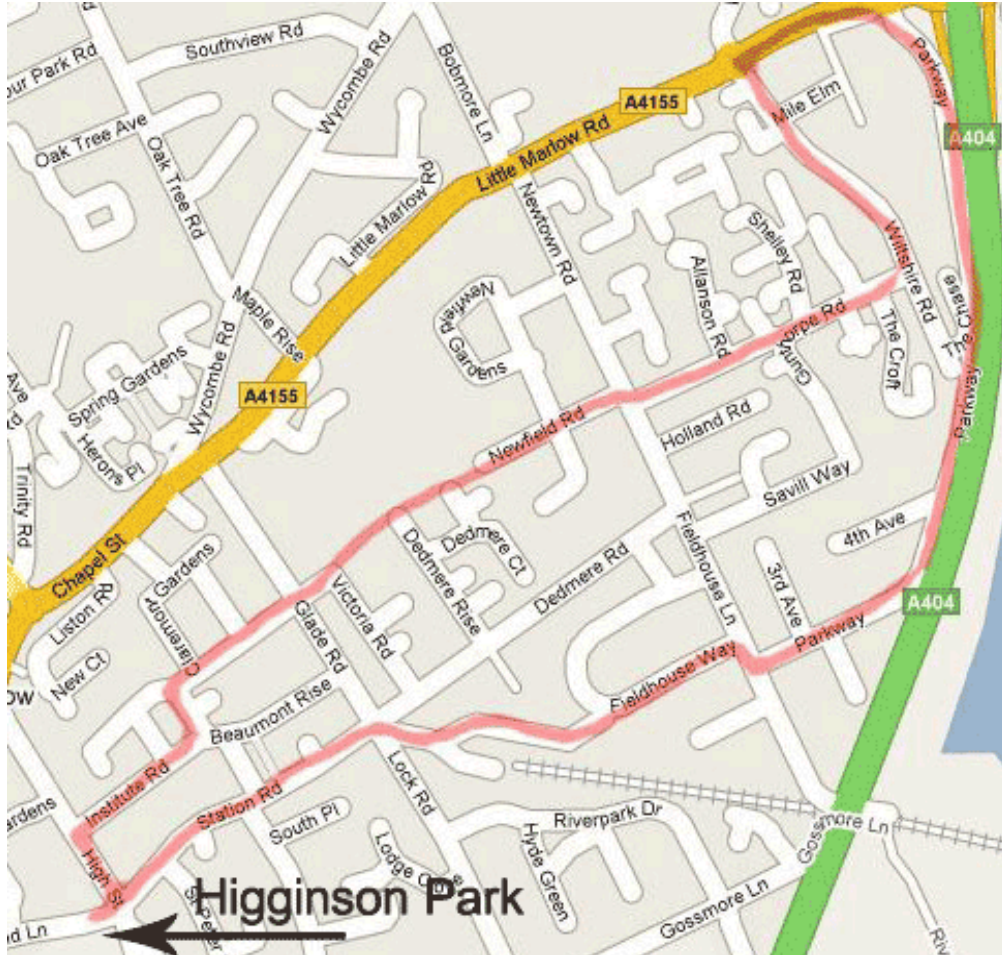

Santa's Fun Run

Route Start in Higginson Park, Station Road, Thames Industrial Estate, Field House Road, Parkway, Little Marlow Road, Wiltshire Road, Gunthorpe Road, Westhorpe Road, cross Newtown Road, Newfield Road, cross Glade Road, Clarendon Road, Beaufort Gardens, Institute Road, High Street, cross High Street at Pedestrian Crossing, finish in Higginson Park